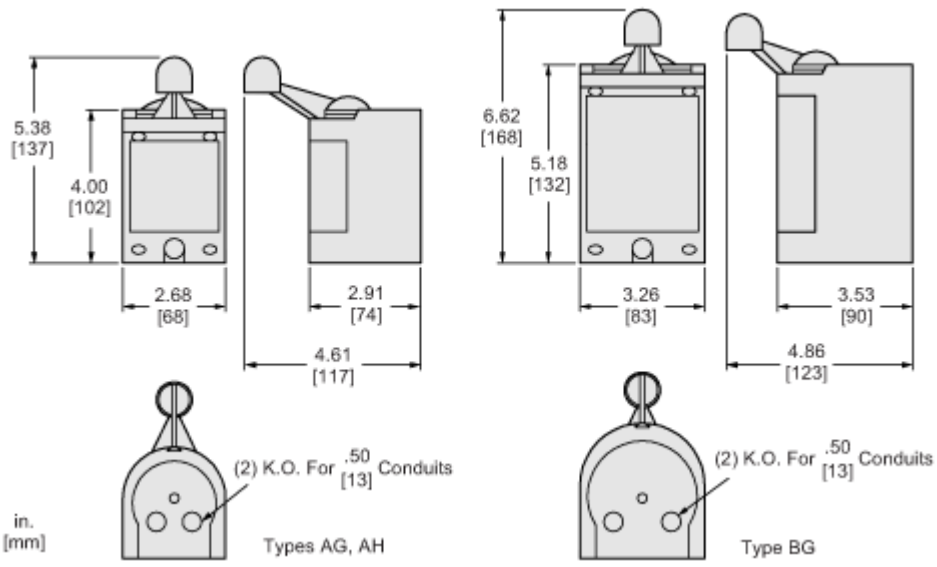

Complementary

Certifications	UL Listed CSA
Electrical Connection	Screw-clamp terminals
Type	B
Width	2.68 in (68.07 mm)
Height	5.38 in (136.65 mm)
Depth	4.61 in (117.09 mm)
Product Weight	1.34 lb(US) (0.61 kg)

Number Of Units In Package 1	1
Package 1 Height	4.69 in (11.9 cm)
Package 1 Width	5.59 in (14.2 cm)
Package 1 Length	7.09 in (18.0 cm)
Package 1 Weight	2.25 lb(US) (1.02 kg)

Contractual warranty

Warranty	18 months
-----------------	-----------

Reach Regulation

[REACH Declaration](#)

Eu Rohs Directive

Not compliant

China Rohs Regulation

[China RoHS declaration](#)

Product out of China RoHS scope. Substance declaration for your information.

California Proposition 65

Approximate Dimensions

Connections and Wiring Diagrams

Internal Switching

Three-Phase Wiring Diagram